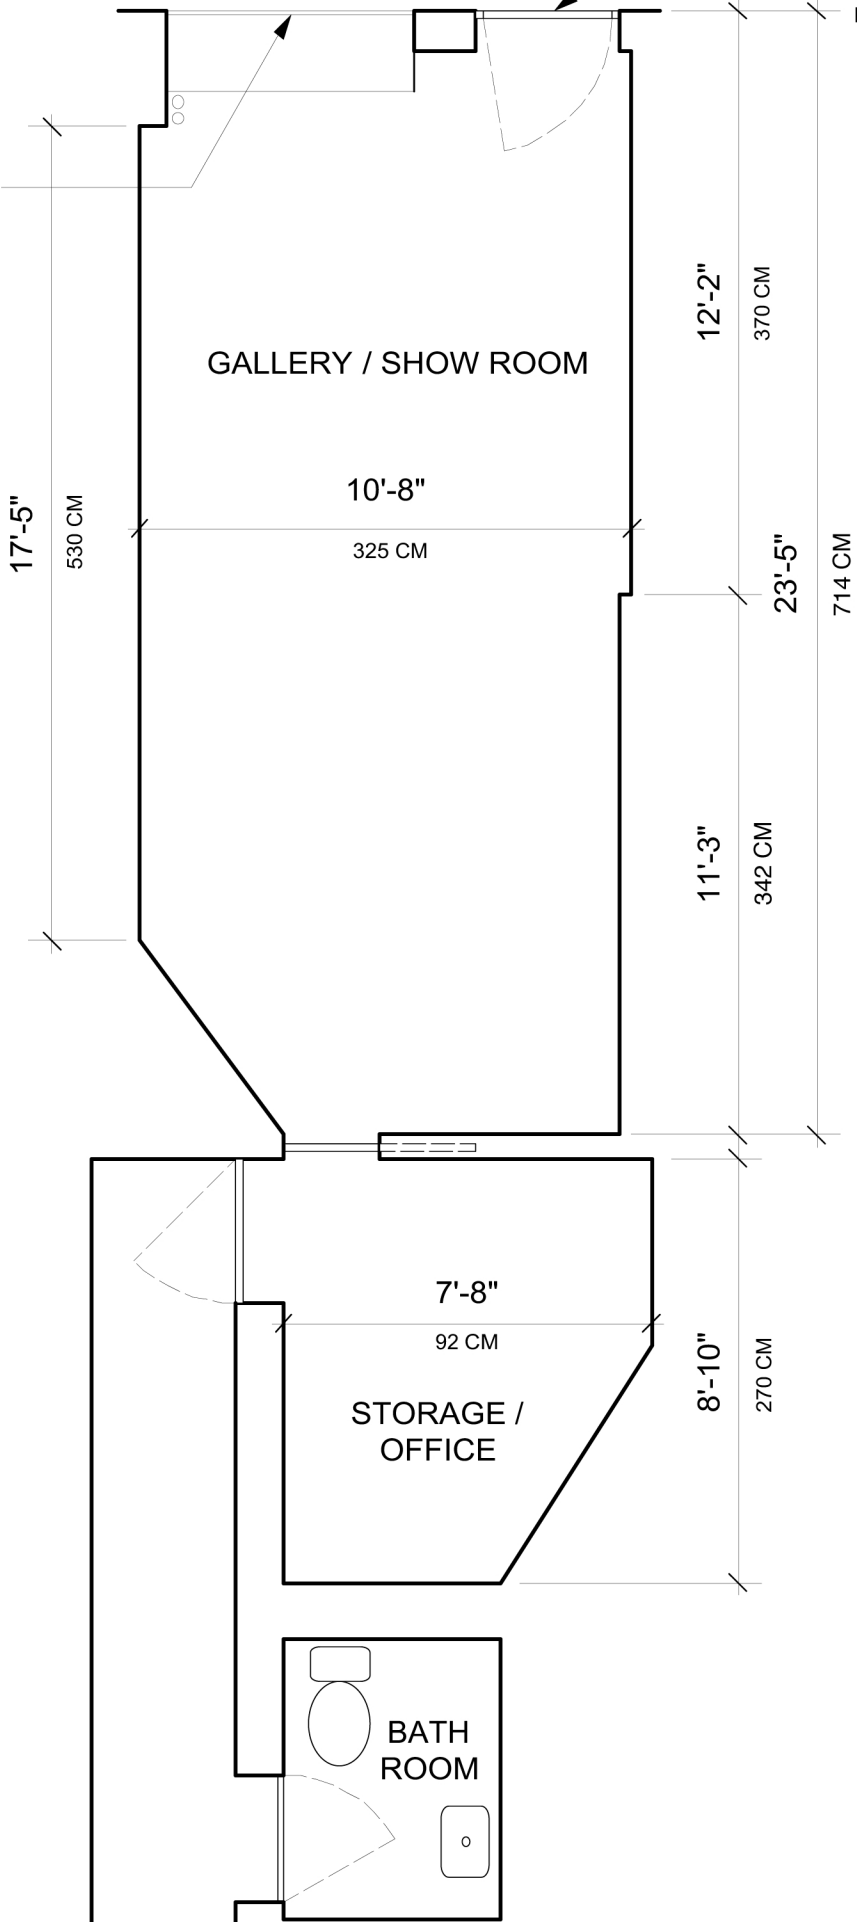

ENTRANCE FROM ELIZABETH STREET

GLASS WINDOW

GALLERY / SHOW ROOM

10'-8"

325 CM

12'-2"

370 CM

23'-5"

714 CM

11'-3"

342 CM

7'-8"

92 CM

STORAGE / OFFICE

8'-10"

270 CM

BATH ROOM